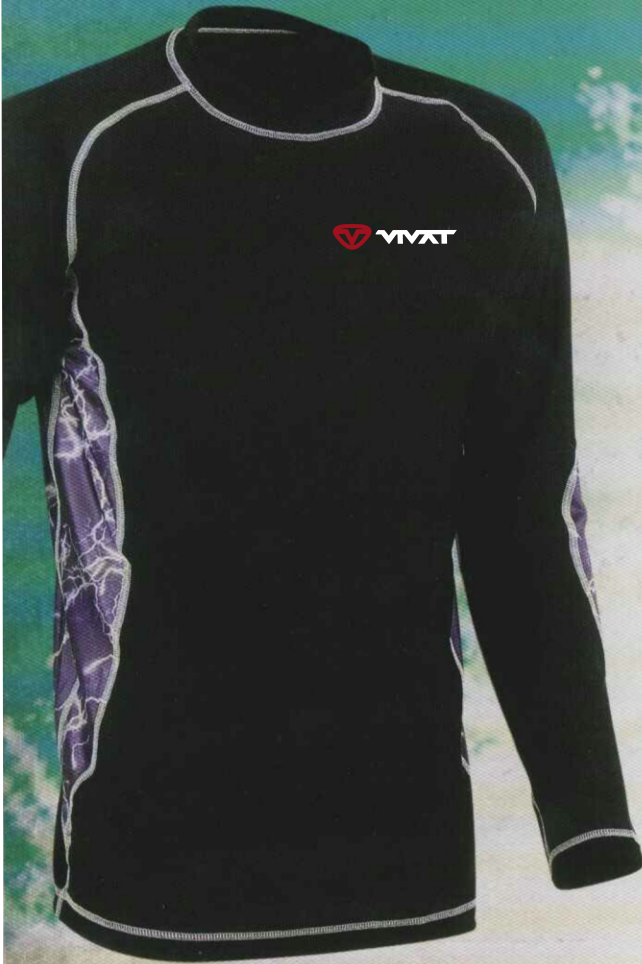

COMPRESSION SHIRTS

Sports Garments Range

VIVAT
Industries
www.vivat.com.pk

1414

COMPRESSION SHIRT FULL SLEEVE

- Polyester Lycra (92% Polyester 8% Lycra)
- Shirt With Soft Touch, Very Comfort For
- Body Muscle, Body Fitted,
- 200-gsm