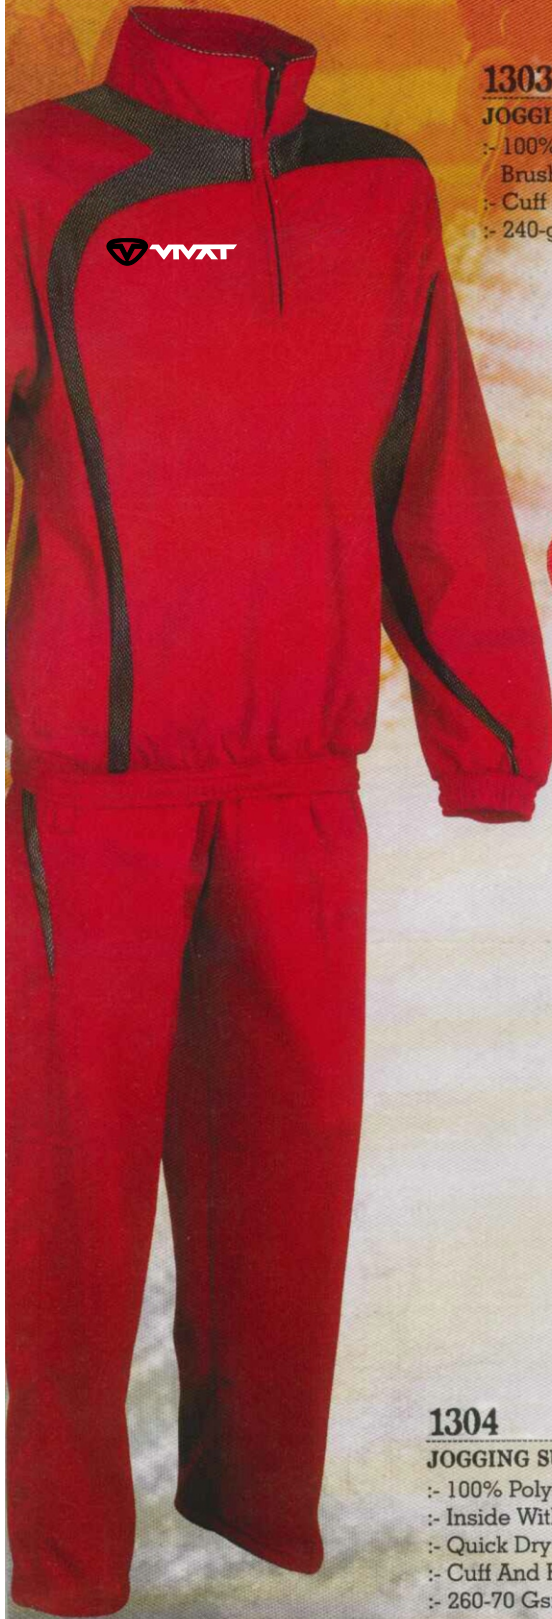

JOGGING & TRACK SUITS

Sports Garments Range

Industries
www.vivat.com.pk

1303

JOGGING SUIT

- 100% Polyester Speedo Fabric With Inside Brush With Eye Bird Two Town Mesh Panel,
- Cuff And Hem With Elastic .
- 240-gsm